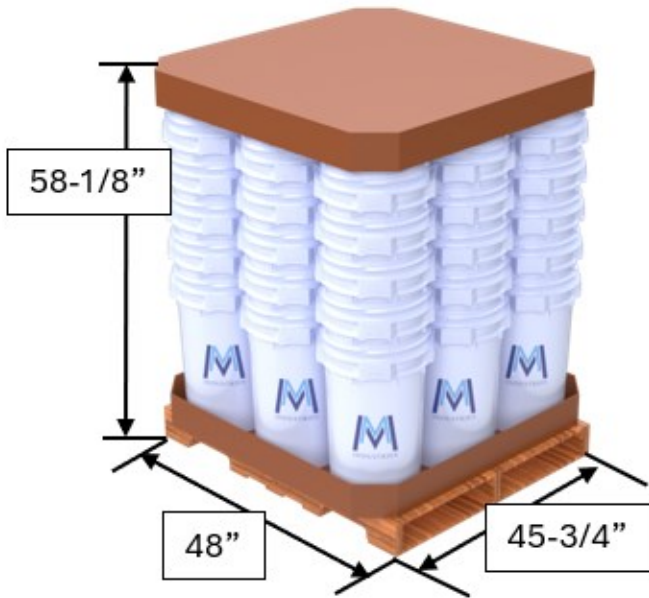

PRODUCT DATA

Lite Latch 11.7 Gallon

When less plastic is required, the easiest 1/4 turn you will ever open, reclose, and reseal. Child-resistant/ Senior friendly

PACKOUT INFORMATION

Lid quantity per pallet	180 Lids
Lid quantity per truck	2,160 Lids
Lid pallet size (L x W x H)	48" x 45-3/4" x 45-1/2"
Pail quantity per pallet	54 Pails
Pail quantity per truck	2,160 Pails
Pail pallet size (L x W x H)	48" x 45-3/4" x 58-1/8"

PAIL AND LID INFORMATION

Pail description	11.7G Lite Latch (LL)
Cover	1/4 Turn
Origin of Pail	USA
Resin	HDPE
UN Rating	1H2/Y52.4/S
Exterior height with cover	24-3/8"
Pail height	24-1/4"
Top exterior dimensions	14-5/8"
Top interior dimensions	13-1/2"
Bottom interior dimensions	11-7/8"
Pail weight	2435 grams / 5.37 LBs
Lid weight	665 grams / 1.47 LBs
Wall thickness	.12"
Decoration style	Print/HTL
Decoration area	Print - 12" x 39-1/2" HTL - 12" x 37"
Color	White PLEASE INQUIRE ABOUT CUSTOM COLORS
Handle Style	Standard metal Optional plastic
Gasket	N/A
Fitments	PLEASE INQUIRE ABOUT CUSTOM FITTINGS
Top load rating	450 LBs
Post consumer resin capability	Yes
FDA approved materials	Yes