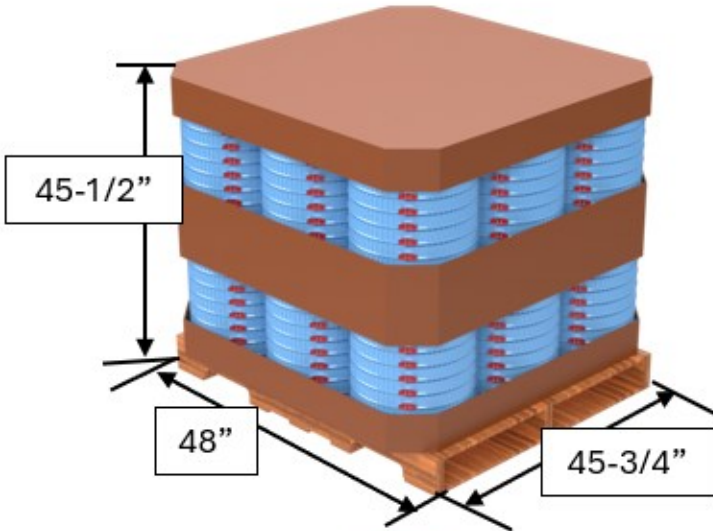

PRODUCT DATA

Lite Latch 11.7 Gallon

When less plastic is required, the easiest 1/4 turn you will ever open, reclose, and reseal. Child-resistant/ Senior friendly

PACKOUT INFORMATION

Lid quantity per pallet	180 Lids
Lid quantity per truck	2,160 Lids
Lid pallet size (L x W x H)	48" x 45-3/4" x 45-1/2"
Pail quantity per pallet	54 Pails
Pail quantity per truck	2,160 Pails
Pail pallet size (L x W x H)	48" x 45-3/4" x 58-1/8"

PAIL AND LID INFORMATION

Pail description	11.7G Lite Latch (LL)
Cover	1/4 Turn
Origin of Pail	USA
Resin	HDPE
UN Rating	1H2/Y52.4/S
Exterior height with cover	24-3/8"
Pail height	24-1/4"
Top exterior dimensions	14-5/8"
Top interior dimensions	13-1/2"
Bottom interior dimensions	11-7/8"
Pail weight	2435 grams / 5.37 LBs
Lid weight	665 grams / 1.47 LBs
Wall thickness	.12"
Decoration style	Print/HTL
Decoration area	Print - 12" x 39-1/2" HTL - 12" x 37"
Color	White PLEASE INQUIRE ABOUT CUSTOM COLORS
Handle Style	Standard metal Optional plastic
Gasket	N/A
Fitments	PLEASE INQUIRE ABOUT CUSTOM FITTINGS
Top load rating	450 LBs
Post consumer resin capability	Yes
FDA approved materials	Yes