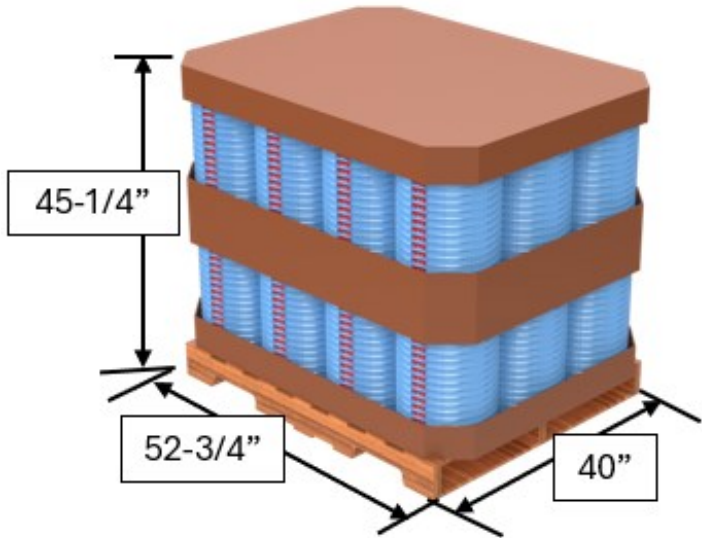

# Lite Latch 6.5 Gallon

When less plastic is required, the easiest 1/4 turn you will ever open, reclose, and reseal. Child-resistant/ Senior friendly

### PAIL AND LID INFORMATION

Pail description	6.5G Lite Latch (LL)
Cover	1/4 Turn
Origin of Pail	USA
Resin	HDPE
UN Rating	1H2/Y30/S
Exterior height with cover	18-3/4"
Pail height	18-5/8"
Top exterior dimensions	12-1/4"
Top interior dimensions	11-1/2"
Bottom interior dimensions	9-7/8"
Pail weight	1270 grams / 2.8 LBs
Lid weight	408 grams / .9 LBs
Wall thickness	.09"
Decoration style	Print/HTL
Decoration area	Print - 10-1/2" x 33" HTL - 10-1/2" x 31"
Color	White PLEASE INQUIRE ABOUT CUSTOM COLORS
Handle Style	Standard metal Optional plastic
Gasket	N/A
Fittings	PLEASE INQUIRE ABOUT CUSTOM FITTINGS
Top load rating	400 LBs
Post consumer resin capability	Yes
FDA approved materials	Yes

### PACKOUT INFORMATION

Lid quantity per pallet	480 Lids
Lid quantity per truck	4,320 Lids
Lid pallet size (L x W x H)	52-3/4" x 40" x 45-1/4"
Pail quantity per pallet	96 Pails
Pail quantity per truck	4,320 Pails
Pail pallet size (L x W x H)	51-1/4" x 40" x 52-7/8"