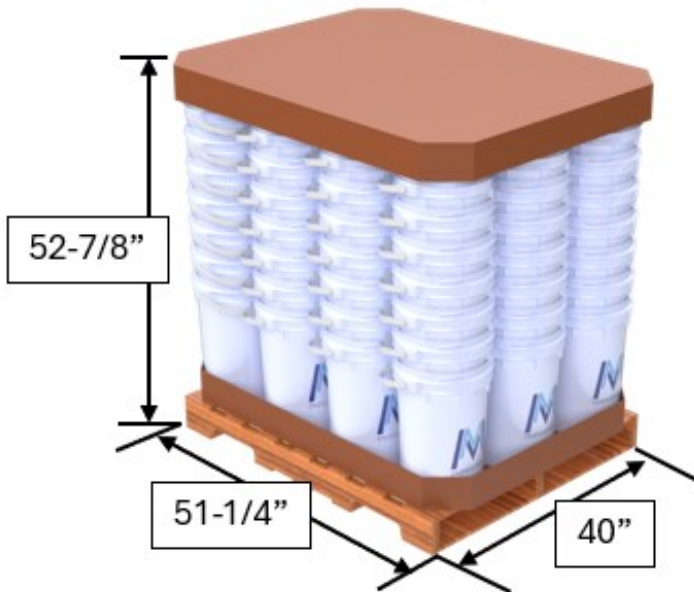

# Lite Latch 6.5 Gallon

When less plastic is required, the easiest 1/4 turn you will ever open, reclose, and reseal. Child-resistant/ Senior friendly

### PAIL AND LID INFORMATION

Pail description	6.5G Lite Latch (LL)
Cover	1/4 Turn
Origin of Pail	USA
Resin	HDPE
UN Rating	1H2/Y30/S
Exterior height with cover	18-3/4"
Pail height	18-5/8"
Top exterior dimensions	12-1/4"
Top interior dimensions	11-1/2"
Bottom interior dimensions	9-7/8"
Pail weight	1270 grams / 2.8 LBs
Lid weight	408 grams / .9 LBs
Wall thickness	.09"
Decoration style	Print/HTL
Decoration area	Print - 10-1/2" x 33" HTL - 10-1/2" x 31"
Color	White PLEASE INQUIRE ABOUT CUSTOM COLORS
Handle Style	Standard metal Optional plastic
Gasket	N/A
Fittings	PLEASE INQUIRE ABOUT CUSTOM FITTINGS
Top load rating	400 LBs
Post consumer resin capability	Yes
FDA approved materials	Yes

### PACKOUT INFORMATION

Lid quantity per pallet	480 Lids
Lid quantity per truck	4,320 Lids
Lid pallet size (L x W x H)	52-3/4" x 40" x 45-1/4"
Pail quantity per pallet	96 Pails
Pail quantity per truck	4,320 Pails
Pail pallet size (L x W x H)	51-1/4" x 40" x 52-7/8"