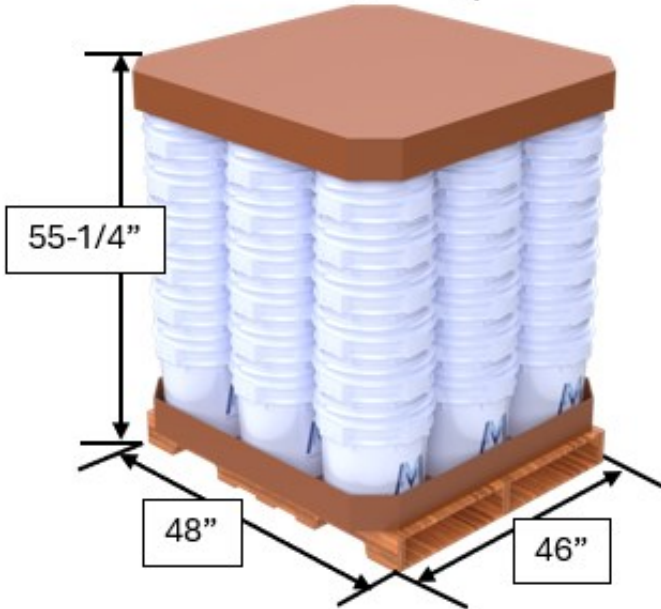

# Lite Latch 7.7 Gallon

When less plastic is required, the easiest 1/4 turn you will ever open, reclose, and reseal. Child-resistant/ Senior friendly

### PACKOUT INFORMATION

Lid quantity per pallet	180 Lids
Lid quantity per truck	2,520 Lids
Lid pallet size (L x W x H)	48" x 45-3/4" x 45-1/2"
Pail quantity per pallet	63 Pails
Pail quantity per truck	2,520 Pails
Pail pallet size (L x W x H)	48" x 46" x 55-1/4"

### PAIL AND LID INFORMATION

Pail description	7.7G Lite Latch (LL)
Cover	1/4 Turn
Origin of Pail	USA
Resin	HDPE
UN Rating	1H2/Y41/S
Exterior height with cover	16-1/8"
Pail height	16"
Top exterior dimensions	14-1/2"
Top interior dimensions	13-3/8"
Bottom interior dimensions	12-1/8"
Pail weight	1790 grams / 3.95 LBs
Lid weight	680 grams / 1.5 LBs
Wall thickness	.12"
Decoration style	Print/ HTL
Decoration area	Print - 8" x 39" HTL- 8" x 37"
Color	White PLEASE INQUIRE ABOUT CUSTOM COLORS
Handle Style	Standard metal Optional plastic
Gasket	N/A
Fittings	PLEASE INQUIRE ABOUT CUSTOM FITTINGS
Top load rating	475 LBs
Post consumer resin capability	Yes
FDA approved materials	Yes