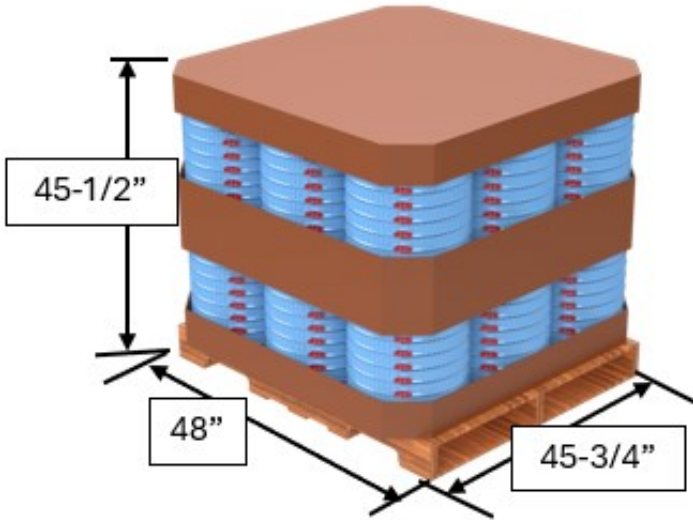

# Lite Latch 7.7 Gallon

When less plastic is required, the easiest 1/4 turn you will ever open, reclose, and reseal. Child-resistant/ Senior friendly

### PACKOUT INFORMATION

Lid quantity per pallet	180 Lids
Lid quantity per truck	2,520 Lids
Lid pallet size (L x W x H)	48" x 45-3/4" x 45-1/2"
Pail quantity per pallet	63 Pails
Pail quantity per truck	2,520 Pails
Pail pallet size (L x W x H)	48" x 46" x 55-1/4"

### PAIL AND LID INFORMATION

Pail description	7.7G Lite Latch (LL)
Cover	1/4 Turn
Origin of Pail	USA
Resin	HDPE
UN Rating	1H2/Y41/S
Exterior height with cover	16-1/8"
Pail height	16"
Top exterior dimensions	14-1/2"
Top interior dimensions	13-3/8"
Bottom interior dimensions	12-1/8"
Pail weight	1790 grams / 3.95 LBs
Lid weight	680 grams / 1.5 LBs
Wall thickness	.12"
Decoration style	Print/ HTL
Decoration area	Print - 8" x 39" HTL- 8" x 37"
Color	White PLEASE INQUIRE ABOUT CUSTOM COLORS
Handle Style	Standard metal Optional plastic
Gasket	N/A
Fittings	PLEASE INQUIRE ABOUT CUSTOM FITTINGS
Top load rating	475 LBs
Post consumer resin capability	Yes
FDA approved materials	Yes