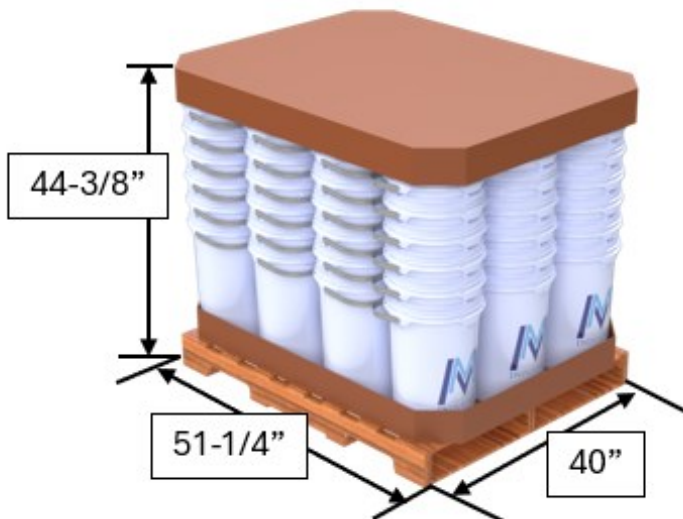

## Life Latch 6.5 Gallon

User friendly screw-top pail provides the ultimate protection for your products

### PACKOUT INFORMATION

Lid quantity per pallet	240 Lids
Lid quantity per truck	3,360 Lids
Lid pallet size (L x W x H)	52-3/4" x 40" x 50-3/4"
Pail quantity per pallet	84 Pails
Pail quantity per truck	3,360 Pails
Pail pallet size (L x W x H)	51-1/4" x 40" x 44-3/8"

### PAIL AND LID INFORMATION

Pail description	6.5G Life Latch (New Gen)
Cover	Screw-top
Origin of Pail	USA
Resin	HDPE
UN Rating	1H2/Y30/S 1H2/X11.5/S
Exterior height with cover	18-7/8"
Pail height	18-3/4"
Top exterior dimensions	12-3/4"
Top interior dimensions	11-1/4"
Bottom interior dimensions	10"
Pail weight	1275 grams / 2.81 LBs
Lid weight	477 grams / 1.05 LBs
Wall thickness	.09"
Decoration style	Print / HTL
Decoration area	Print- 10-1/2" x 33" HTL- 11" x 31"
Color	White PLEASE INQUIRE ABOUT CUSTOM COLORS
Handle Style	Plastic
Gasket	EPDM
Fittings	PLEASE INQUIRE ABOUT CUSTOM FITTINGS
Top load rating	400 LBs
Post consumer resin capability	Yes
FDA approved materials	Yes