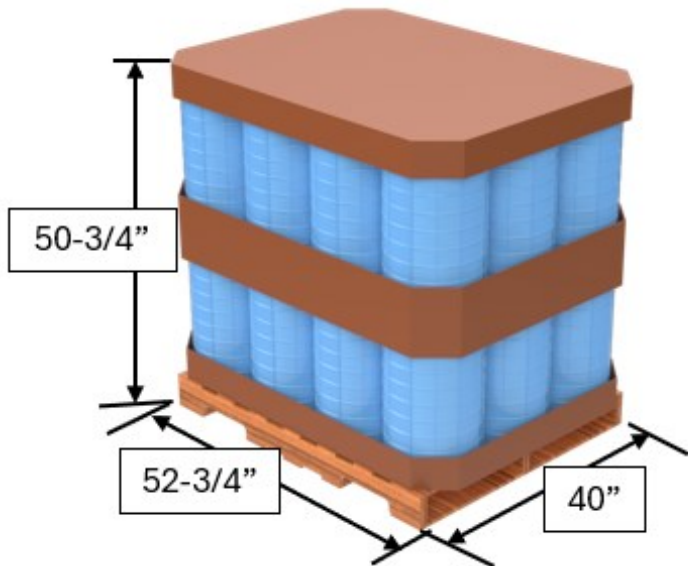

## Life Latch 6.5 Gallon

User friendly screw-top pail provides the ultimate protection for your products

### PACKOUT INFORMATION

Lid quantity per pallet	240 Lids
Lid quantity per truck	3,360 Lids
Lid pallet size (L x W x H)	52-3/4" x 40" x 50-3/4"
Pail quantity per pallet	84 Pails
Pail quantity per truck	3,360 Pails
Pail pallet size (L x W x H)	51-1/4" x 40" x 44-3/8"

### PAIL AND LID INFORMATION

Pail description	6.5G Life Latch (New Gen)
Cover	Screw-top
Origin of Pail	USA
Resin	HDPE
UN Rating	1H2/Y30/S 1H2/X11.5/S
Exterior height with cover	18-7/8"
Pail height	18-3/4"
Top exterior dimensions	12-3/4"
Top interior dimensions	11-1/4"
Bottom interior dimensions	10"
Pail weight	1275 grams / 2.81 LBs
Lid weight	477 grams / 1.05 LBs
Wall thickness	.09"
Decoration style	Print / HTL
Decoration area	Print- 10-1/2" x 33" HTL- 11" x 31"
Color	White PLEASE INQUIRE ABOUT CUSTOM COLORS
Handle Style	Plastic
Gasket	EPDM
Fittings	PLEASE INQUIRE ABOUT CUSTOM FITTINGS
Top load rating	400 LBs
Post consumer resin capability	Yes
FDA approved materials	Yes