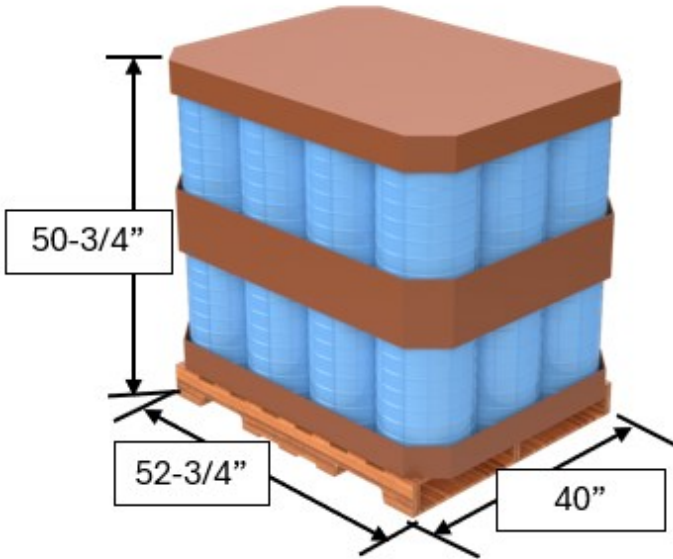

Life Latch 7.2 Gallon

User friendly screw-top pail provides the ultimate protection for your products

PACKOUT INFORMATION

Lid quantity per pallet	240 Lids
Lid quantity per truck	2,952 Lids
Lid pallet size (L x W x H)	52-3/4" x 40" x 50-3/4"
Pail quantity per pallet	72 Pails
Pail quantity per truck	2,952 Pails
Pail pallet size (L x W x H)	51-1/4" x 40" x 50-3/4"

PAIL AND LID INFORMATION

Pail description	7.2G Life Latch (New Gen)
Cover	Screw-top
Origin of Pail	USA
Resin	HDPE
UN Rating	N/A
Exterior height with cover	21-1/4"
Pail height	21-1/8"
Top exterior dimensions	12-3/4"
Top interior dimensions	11-1/4"
Bottom interior dimensions	10"
Pail weight	1380 grams / 3.04LBs
Lid weight	477 grams / 1.05 LBs
Wall thickness	.09"
Decoration style	N/A
Decoration area	N/A
Color	White PLEASE INQUIRE ABOUT CUSTOM COLORS
Handle Style	Plastic
Gasket	EPDM
Fitments	PLEASE INQUIRE ABOUT CUSTOM FITTINGS
Top load rating	475 LBs
Post consumer resin capability	Yes
FDA approved materials	Yes