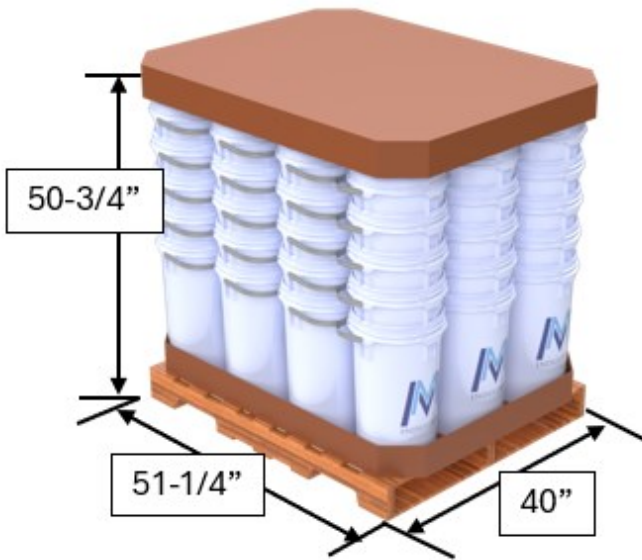

Life Latch 7.2 Gallon

User friendly screw-top pail provides the ultimate protection for your products

PACKOUT INFORMATION

Lid quantity per pallet	240 Lids
Lid quantity per truck	2,952 Lids
Lid pallet size (L x W x H)	52-3/4" x 40" x 50-3/4"
Pail quantity per pallet	72 Pails
Pail quantity per truck	2,952 Pails
Pail pallet size (L x W x H)	51-1/4" x 40" x 50-3/4"

PAIL AND LID INFORMATION

Pail description	7.2G Life Latch (New Gen)
Cover	Screw-top
Origin of Pail	USA
Resin	HDPE
UN Rating	N/A
Exterior height with cover	21-1/4"
Pail height	21-1/8"
Top exterior dimensions	12-3/4"
Top interior dimensions	11-1/4"
Bottom interior dimensions	10"
Pail weight	1380 grams / 3.04LBs
Lid weight	477 grams / 1.05 LBs
Wall thickness	.09"
Decoration style	N/A
Decoration area	N/A
Color	White PLEASE INQUIRE ABOUT CUSTOM COLORS
Handle Style	Plastic
Gasket	EPDM
Fitments	PLEASE INQUIRE ABOUT CUSTOM FITTINGS
Top load rating	475 LBs
Post consumer resin capability	Yes
FDA approved materials	Yes