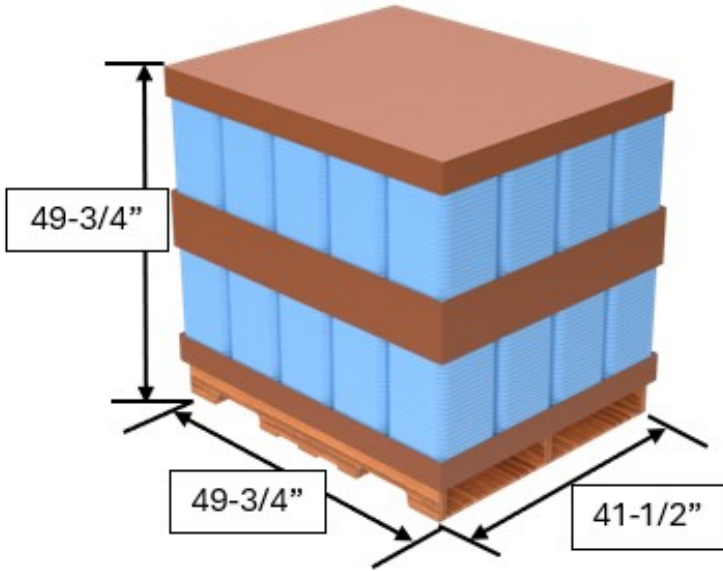

TS 4.0 Gallon

Super Kube 4 is a truly square pail that is cost-effective and lightweight

PAIL AND LID INFORMATION

Pail description	4.0g Super Kube TS
Cover	TS
Origin of Pail	USA
Resin	Polypropylene
UN Rating	N/A
Exterior height with cover	13-7/8"
Pail height	13-3/4"
Top exterior dimensions	10" x 10"
Top interior dimensions	9-1/8" x 9-1/8"
Bottom interior dimensions	8-1/4" x 8-1/4"
Pail weight	535 grams / 1.18 LBs
Lid weight	155 grams / .34 LBs
Wall thickness	.05"
Decoration style	IML
Decoration area	IML - 35-1/2" x 11-3/4"
Color	White PLEASE INQUIRE ABOUT CUSTOM COLORS
Handle Style	Standard metal Optional plastic
Gasket	N/A
Fitments	PLEASE INQUIRE ABOUT CUSTOM FITTINGS
Top load rating	300 LBs
Post consumer resin capability	Yes
FDA approved materials	Yes

PACKOUT INFORMATION

Lid quantity per pallet	1265 Lids
Lid quantity per truck	10,120 Lids
Lid pallet size (L x W x H)	49-3/4" x 41-1/2" x 49-3/4"
Pail quantity per pallet	220 Pails
Pail quantity per truck	10,120 Pails
Pail pallet size (L x W x H)	52-1/2" x 43" x 49-3/4"