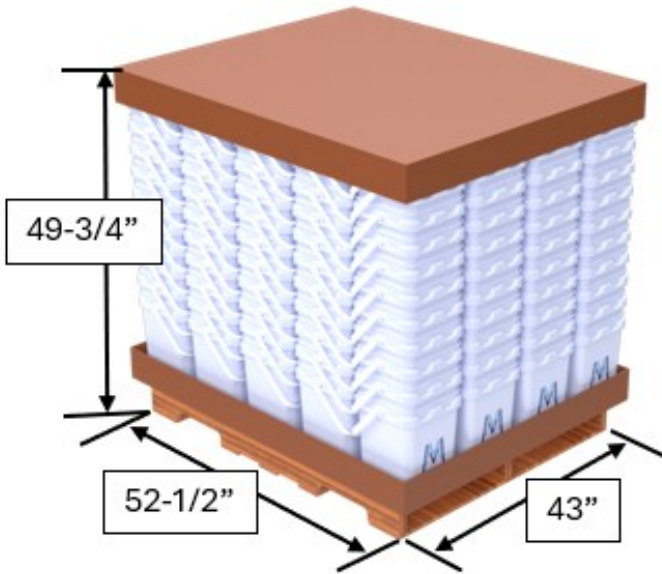

TS 4.0 Gallon

Super Kube 4 is a truly square pail that is cost-effective and lightweight

PAIL AND LID INFORMATION

Pail description	4.0g Super Kube TS
Cover	TS
Origin of Pail	USA
Resin	Polypropylene
UN Rating	N/A
Exterior height with cover	13-7/8"
Pail height	13-3/4"
Top exterior dimensions	10" x 10"
Top interior dimensions	9-1/8" x 9-1/8"
Bottom interior dimensions	8-1/4" x 8-1/4"
Pail weight	535 grams / 1.18 LBs
Lid weight	155 grams / .34 LBs
Wall thickness	.05"
Decoration style	IML
Decoration area	IML - 35-1/2" x 11-3/4"
Color	White PLEASE INQUIRE ABOUT CUSTOM COLORS
Handle Style	Standard metal Optional plastic
Gasket	N/A
Fitments	PLEASE INQUIRE ABOUT CUSTOM FITTINGS
Top load rating	300 LBs
Post consumer resin capability	Yes
FDA approved materials	Yes

PACKOUT INFORMATION

Lid quantity per pallet	1265 Lids
Lid quantity per truck	10,120 Lids
Lid pallet size (L x W x H)	49-3/4" x 41-1/2" x 49-3/4"
Pail quantity per pallet	220 Pails
Pail quantity per truck	10,120 Pails
Pail pallet size (L x W x H)	52-1/2" x 43" x 49-3/4"