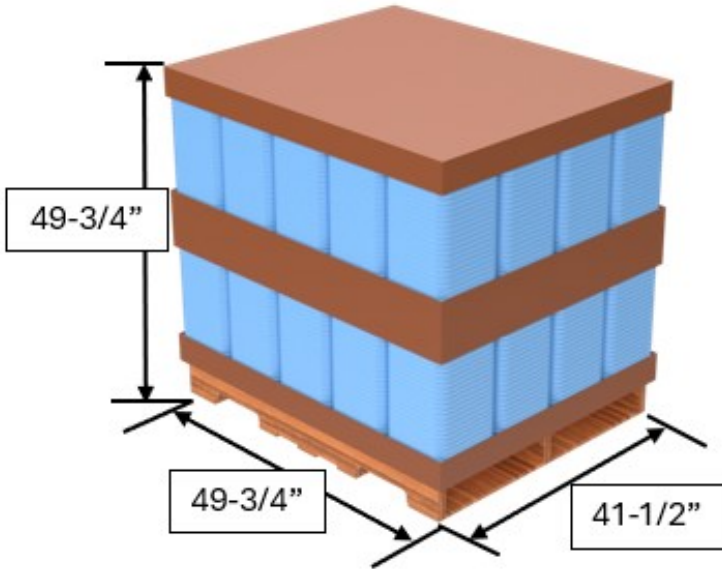

K4 4.0 Gallon

Super Kube 4 is a truly square pail that is cost-effective and lightweight

PAIL AND LID INFORMATION

Pail description	4.0g Super Kube K4
Cover	True Square
Origin of Pail	USA
Resin	HDPE Polypropylene
UN Rating	N/A
Exterior height with cover	13-7/8"
Pail height	13-3/4"
Top exterior dimensions	10" x 10"
Top interior dimensions	9-1/8" x 9-1/8"
Bottom interior dimensions	8-1/4" x 8-1/4"
Pail weight	535 grams / 1.18 LBs
Lid weight	155 grams / .34 LBs
Wall thickness	.06"
Decoration style	IML
Decoration area	Print - 35-1/8" x 11-1/4"
Color	White PLEASE INQUIRE ABOUT CUSTOM COLORS
Handle Style	Standard metal Optional plastic
Gasket	N/A
Fittings	PLEASE INQUIRE ABOUT CUSTOM FITTINGS
Top load rating	300 LBs
Post consumer resin capability	Yes
FDA approved materials	Yes

PACKOUT INFORMATION

Lid quantity per pallet	1265 Lids
Lid quantity per truck	10,120 Lids
Lid pallet size (L x W x H)	49-3/4" x 41-1/2" x 49-3/4"
Pail quantity per pallet	220 Pails
Pail quantity per truck	10,120 Pails
Pail pallet size (L x W x H)	52-1/2" x 43" x 49-1/4"