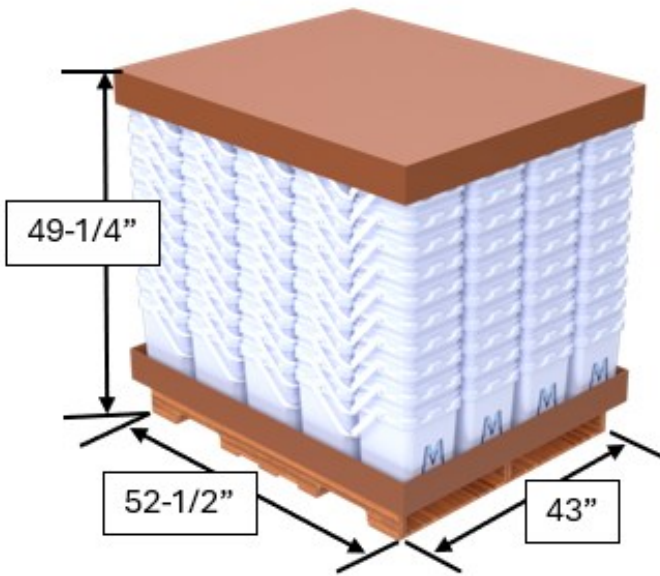

K4 4.0 Gallon

Super Kube 4 is a truly square pail that is cost-effective and lightweight

PAIL AND LID INFORMATION

Pail description	4.0g Super Kube K4
Cover	True Square
Origin of Pail	USA
Resin	HDPE Polypropylene
UN Rating	N/A
Exterior height with cover	13-7/8"
Pail height	13-3/4"
Top exterior dimensions	10" x 10"
Top interior dimensions	9-1/8" x 9-1/8"
Bottom interior dimensions	8-1/4" x 8-1/4"
Pail weight	535 grams / 1.18 LBs
Lid weight	155 grams / .34 LBs
Wall thickness	.06"
Decoration style	IML
Decoration area	Print - 35-1/8" x 11-1/4"
Color	White PLEASE INQUIRE ABOUT CUSTOM COLORS
Handle Style	Standard metal Optional plastic
Gasket	N/A
Fittings	PLEASE INQUIRE ABOUT CUSTOM FITTINGS
Top load rating	300 LBs
Post consumer resin capability	Yes
FDA approved materials	Yes

PACKOUT INFORMATION

Lid quantity per pallet	1265 Lids
Lid quantity per truck	10,120 Lids
Lid pallet size (L x W x H)	49-3/4" x 41-1/2" x 49-3/4"
Pail quantity per pallet	220 Pails
Pail quantity per truck	10,120 Pails
Pail pallet size (L x W x H)	52-1/2" x 43" x 49-1/4"