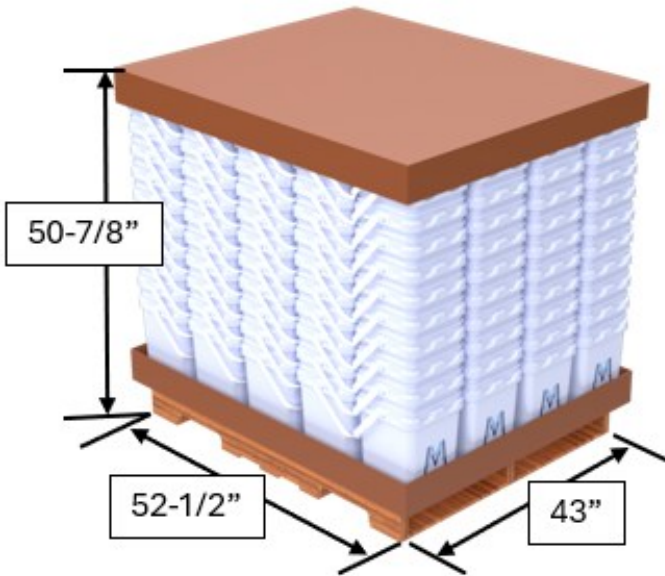

TS 4.25 Gallon

Super Kube 4 is a truly square pail that is cost-effective and lightweight

PAIL AND LID INFORMATION

Pail description	4.25g Super Kube TS
Cover	TS
Origin of Pail	USA
Resin	Polypropylene
UN Rating	N/A
Exterior height with cover	14-7/8"
Pail height	14-3/4"
Top exterior dimensions	10" x 10"
Top interior dimensions	9-1/8" x 9-1/8"
Bottom interior dimensions	8-1/4" x 8-1/4"
Pail weight	565 grams / 1.24 LBs
Lid weight	155 grams / .34 LBs
Wall thickness	.05"
Decoration style	IML
Decoration area	IML - 35-1/2" x 12-5/8"
Color	White PLEASE INQUIRE ABOUT CUSTOM COLORS
Handle Style	Standard metal Optional plastic
Gasket	N/A
Fittings	PLEASE INQUIRE ABOUT CUSTOM FITTINGS
Top load rating	300
Post consumer resin capability	Yes
FDA approved materials	Yes

PACKOUT INFORMATION

Lid quantity per pallet	1265 Lids
Lid quantity per truck	10,120 Lids
Lid pallet size (L x W x H)	49.3/4" x 43" x 49-3/4"
Pail quantity per pallet	220 Pails
Pail quantity per truck	10,120 Pails
Pail pallet size (L x W x H)	51-1/2" x 41-1/2" x 50-7/8"