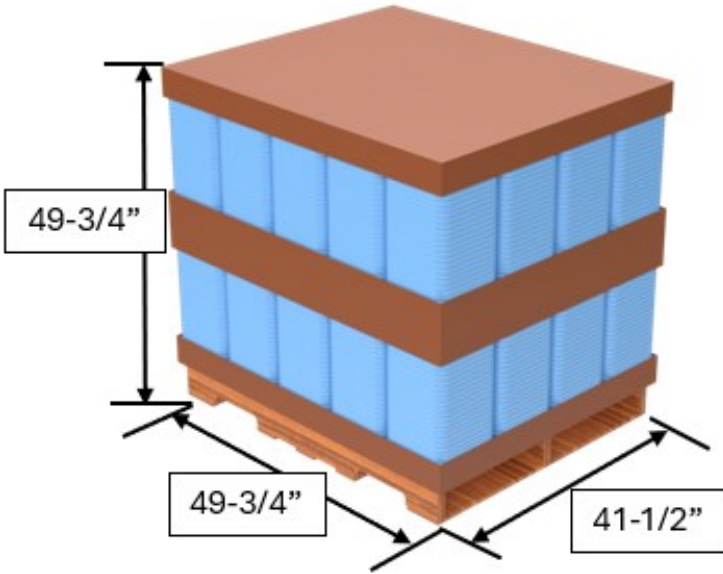

TS 4.25 Gallon

Super Kube 4 is a truly square pail that is cost-effective and lightweight

PAIL AND LID INFORMATION

Pail description	4.25g Super Kube TS
Cover	TS
Origin of Pail	USA
Resin	Polypropylene
UN Rating	N/A
Exterior height with cover	14-7/8"
Pail height	14-3/4"
Top exterior dimensions	10" x 10"
Top interior dimensions	9-1/8" x 9-1/8"
Bottom interior dimensions	8-1/4" x 8-1/4"
Pail weight	565 grams / 1.24 LBs
Lid weight	155 grams / .34 LBs
Wall thickness	.05"
Decoration style	IML
Decoration area	IML - 35-1/2" x 12-5/8"
Color	White PLEASE INQUIRE ABOUT CUSTOM COLORS
Handle Style	Standard metal Optional plastic
Gasket	N/A
Fittings	PLEASE INQUIRE ABOUT CUSTOM FITTINGS
Top load rating	300
Post consumer resin capability	Yes
FDA approved materials	Yes

PACKOUT INFORMATION

Lid quantity per pallet	1265 Lids
Lid quantity per truck	10,120 Lids
Lid pallet size (L x W x H)	49.3/4" x 43" x 49-3/4"
Pail quantity per pallet	220 Pails
Pail quantity per truck	10,120 Pails
Pail pallet size (L x W x H)	51-1/2" x 41-1/2" x 50-7/8"